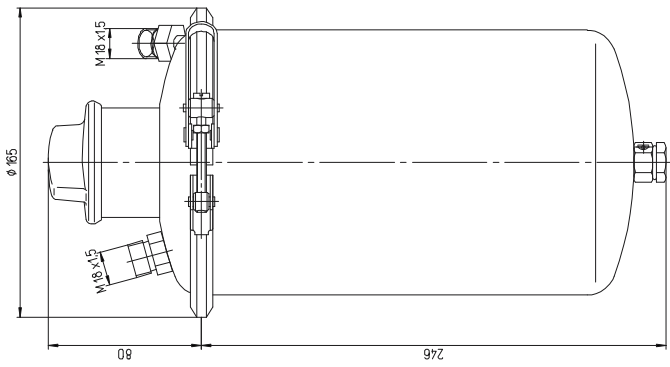

ROTAX EXHAUST MUFFLER  
FOR 912 ULS/912 S - 973670

OIL SUPPLY LINE  
LENGTHS MUST BE DEFINED BY  
THE AIRFRAME MANUFACTURER!

OIL RETURN LINE  
LENGTHS MUST BE DEFINED BY  
THE AIRFRAME MANUFACTURER!

OIL TANK VENTING