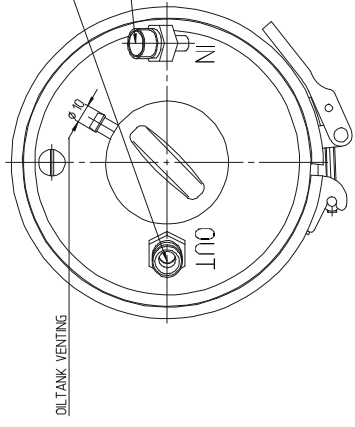

ROTAX EXHAUST MUFFLER  
FOR 912 ULS/912 S - 973670

OIL SUPPLY LINE  
LENGTHS MUST BE DEFINED BY  
THE AIRFRAME MANUFACTURER!

OIL RETURN LINE  
LENGTHS MUST BE DEFINED BY  
THE AIRFRAME MANUFACTURER!

OIL TANK VENTING